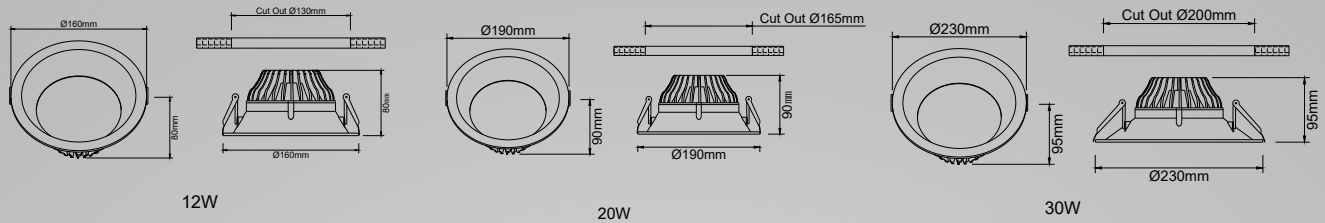

COMPACT DESIGN, SPACE SAVING

We offer three different sizes of Mila, suitable for ceiling cut-outs from 130-200mm, perfectly matching the needs of various projects, flexible installation and space saving.

Model Number	IL-DL17-NXXX3C-100
Power	12W/20W/30W
Luminous Flux	1320Lm/2600Lm/4050Lm
Ra	90
UGR	<26 (<19 Optional)
Light Efficiency	135lm/W
Input voltage	220-240Vac
Color Temperature	2700K/3000K/4000K
Operating Temperature	-10°C to +40°C
Ingress protection code	IP54
Beam angle	100°
SDCM	<3
LED Lifespan	80,000Hrs@L80B10 (Ta 25Deg)
Body materials	ADC 12
Diffuser	PMMA
Color	White+Black
Mounting options	Recessed
Intelligent control	0-10V/DALI