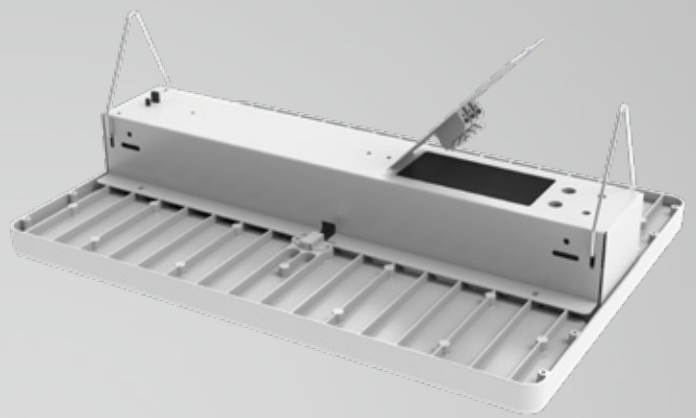

ilumen

Matilda

The next generation of high bay light

WE MAKE IT
Light
GERMAN QUALITY · DEUTSCHE QUALITÄT

ELEGANT IP65 SQUARE HIGH BAY

Simplified exterior design, matrix-style fins, which not only fully utilize the heat dissipation function but also reflect an industrial design style.

With power 100W/150W/200W and lumen output
16000lm/23250lm/30000lm

Can be used in Warehouse, Workshop, Supermarket, Exhibition hall

Logistics

Manufacturing

Retail

Industry

Warehouse

Polarized beam angles are optional

110deg

90deg

30*110deg

IP65 rating for front side of fixtures.

Tool-free wiring and installation

Emergency pack
can be optional.

DIP switch, 3-power-in-1
(100W/150W/200W)

PRODUCT PARAMETER

Model Number	IL-HB23-N10040-XXX	IL-HB23-N15040-XXX	IL-HB23-N20040-XXX
Power	100W	150W	200W
Luminous Flux	16000lm	23250lm	30000lm
Ra	>80		
Light Efficiency	160lm/w		
Input voltage	220-240Vac		
Operating Temperature	-30°C to +50°C		
Ingress protection code	IP65 (Front side), IP54 (Back side)		
Beam angle	90°/110°/30*110°		
SDCM	<5		
LED Lifespan	80,000Hrs@L80B10 (Ta 25Deg)		
Color	Powder white		
Lens materials	PC/PS		
Mounting options	Suspending/Ceiling mounted with bracket		
Intelligent control	0-10V/DALI/Microwave sensor/Zhaga		