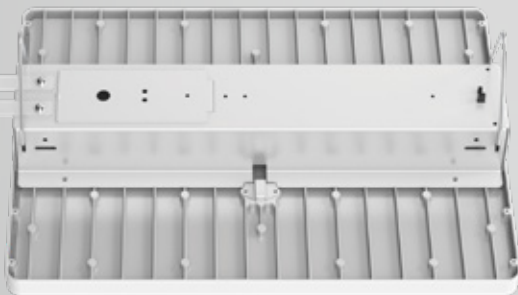

ilumen

Matilda

The next generation of high bay light

WE MAKE IT
Light
GERMAN QUALITY · DEUTSCHE QUALITÄT

ELEGANT IP65 SQUARE HIGH BAY

Simplified exterior design, matrix-style fins, which not only fully utilize the heat dissipation function but also reflect an industrial design style.

With power 100W/150W/200W and lumen output
16000lm/23250lm/30000lm

Can be used in Warehouse, Workshop, Supermarket, Exhibition hall

Logistics

Manufacturing

Retail

Industry

Warehouse

Polarized beam angles are optional

110deg

90deg

30*110deg

IP65 rating for front side of fixtures.

Tool-free wiring and installation

Emergency pack
can be optional.

DIP switch, 3-power-in-1
(100W/150W/200W)

PRODUCT PARAMETER

Model Number	IL-HB23-N10040-XXX	IL-HB23-N15040-XXX	IL-HB23-N20040-XXX
Power	100W	150W	200W
Luminous Flux	16000lm	23250lm	30000lm
Ra	>80		
Light Efficiency	160lm/w		
Input voltage	220-240Vac		
Operating Temperature	-30°C to +50°C		
Ingress protection code	IP65 (Front side), IP54 (Back side)		
Beam angle	90°/110°/30*110°		
SDCM	<5		
LED Lifespan	80,000Hrs@L80B10 (Ta 25Deg)		
Color	Powder white		
Lens materials	PC/PS		
Mounting options	Suspending/Ceiling mounted with bracket		
Intelligent control	0-10V/DALI/Microwave sensor/Zhaga		