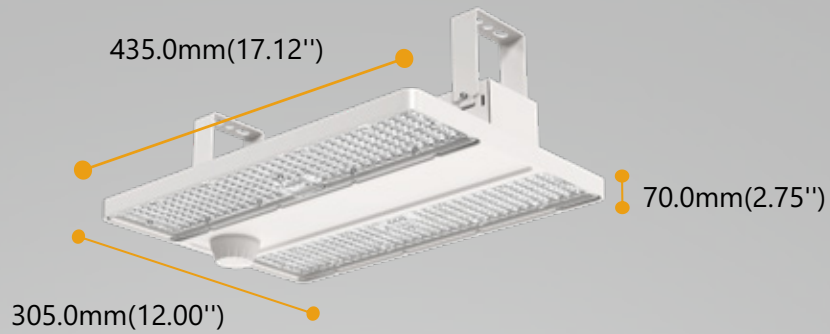

ilumen

Matilda

The next generation of high bay light

WE MAKE IT
Light
GERMAN QUALITY · DEUTSCHE QUALITÄT

ELEGANT IP65 SQUARE HIGH BAY

Simplified exterior design, matrix-style fins, which not only fully utilize the heat dissipation function but also reflect an industrial design style.

With power 100W/150W/200W and lumen output
16000lm/23250lm/30000lm

Can be used in Warehouse, Workshop, Supermarket, Exhibition hall

Logistics

Manufacturing

Retail

Industry

Warehouse

Polarized beam angles are optional

110deg

90deg

30*110deg

IP65 rating for front side of fixtures.

Tool-free wiring and installation

Emergency pack
can be optional.

DIP switch, 3-power-in-1
(100W/150W/200W)

PRODUCT PARAMETER

Model Number	IL-HB23-N10040-XXX	IL-HB23-N15040-XXX	IL-HB23-N20040-XXX
Power	100W	150W	200W
Luminous Flux	16000lm	23250lm	30000lm
Ra	>80		
Light Efficiency	160lm/w		
Input voltage	220-240Vac		
Operating Temperature	-30°C to +50°C		
Ingress protection code	IP65 (Front side), IP54 (Back side)		
Beam angle	90°/110°/30*110°		
SDCM	<5		
LED Lifespan	80,000Hrs@L80B10 (Ta 25Deg)		
Color	Powder white		
Lens materials	PC/PS		
Mounting options	Suspending/Ceiling mounted with bracket		
Intelligent control	0-10V/DALI/Microwave sensor/Zhaga		