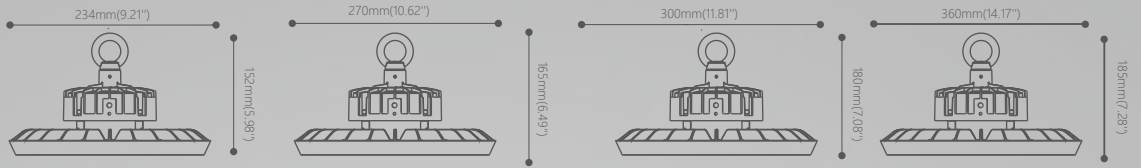

ilumen

ilumen

Lina

The next generation of High Bay light

WE MAKE IT
Light
GERMAN QUALITY · DEUTSCHE QUALITÄT

HIGH EFFICIENCY HIGH BAY

Lina high bay is a highly efficient one-for-one replacement for conventional industrial luminaires and now with an efficiency of up to 150 lm/W, it promises a quicker payback than ever. With a choice of four sizes and eight lumen outputs up to 36,000 lm, Lina is an ideal choice for point-for-point replacements on retrofit projects.

ADJUSTABLE BEAM ANGLE

Buy one get three, that is, there are three beam angles on one model. It highly helps to save SKU and inventory cost.

SMART CONTROL OPTINAL

-  Bluetooth module
-  ZigBee module
-  Microwave motion sensor module & Photoreceptor sensor module
-  Daylight harvest sensor module

ACCESSORIES

--Two Reflectors available

--Mounting options (Suspending chain, Bracket)

PRODUCT PARAMETER

Model Number	IL-HB12-L10040-XXX	IL-HB12-L15040-XXX	IL-HB12-L20040-XXX	IL-HB12-L24040-XXX
Power	60W/80W/100W	90W/120W/150W	110W/150W/200W	150W/200W/240W
Luminous Flux	15000lm	22500lm	30000lm	36000lm

Ra >80

Light Efficiency 150lm/w

Input voltage 220-240Vac

Operating Temperature -30°C to +45°C

Ingress protection code IP65

Mech. impact protection code IK08

Beam angle 60°/90°/105°

SDCM <5