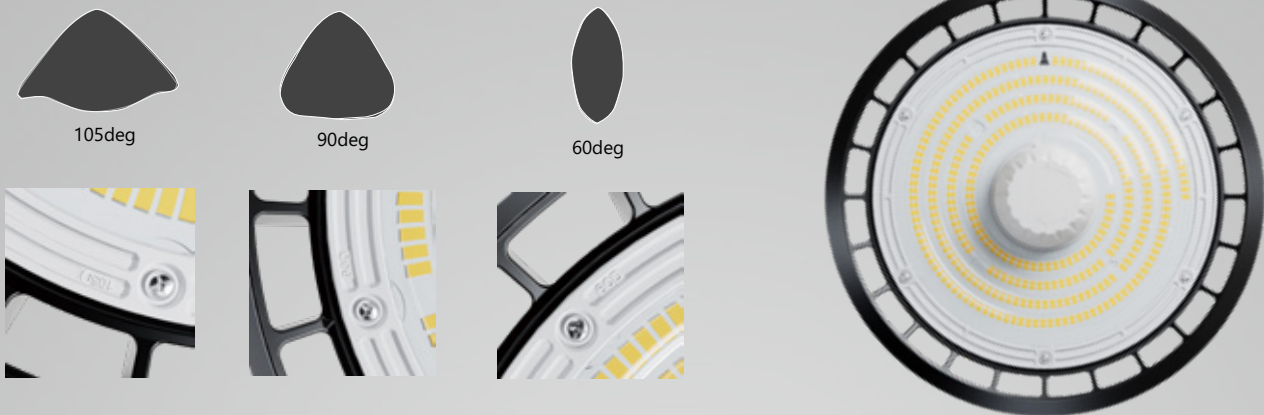

ilumen

ilumen

Lina

The next generation of High Bay light

WE MAKE IT
Light
GERMAN QUALITY · DEUTSCHE QUALITÄT

HIGH EFFICIENCY HIGH BAY

Lina high bay is a highly efficient one-for-one replacement for conventional industrial luminaires and now with an efficiency of up to 150 lm/W, it promises a quicker payback than ever. With a choice of four sizes and eight lumen outputs up to 36,000 lm, Lina is an ideal choice for point-for-point replacements on retrofit projects.

ADJUSTABLE BEAM ANGLE

Buy one get three, that is, there are three beam angles on one model. It highly helps to save SKU and inventory cost.

SMART CONTROL OPTINAL

-  Bluetooth module
-  ZigBee module
-  Microwave motion sensor module & Photoreceptor sensor module
-  Daylight harvest sensor module

ACCESSORIES

--Two Reflectors available

--Mounting options (Suspending chain, Bracket)

PRODUCT PARAMETER

Model Number	IL-HB12-L10040-XXX	IL-HB12-L15040-XXX	IL-HB12-L20040-XXX	IL-HB12-L24040-XXX
Power	60W/80W/100W	90W/120W/150W	110W/150W/200W	150W/200W/240W
Luminous Flux	15000lm	22500lm	30000lm	36000lm

Ra >80

Light Efficiency 150lm/w

Input voltage 220-240Vac

Operating Temperature -30°C to +45°C

Ingress protection code IP65

Mech. impact protection code IK08

Beam angle 60°/90°/105°

SDCM <5