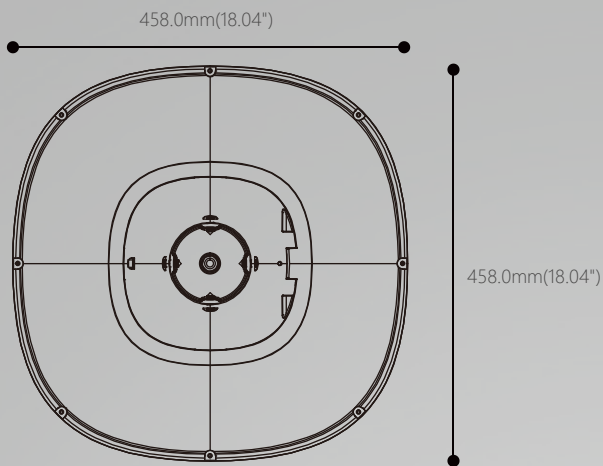

VERSIONS

20W/40W/72W Selectable
IL-PO30-NXXX2C-TY5

PRODUCT DATA

Light and Electrical

LED Chip	Lumileds
Light Efficacy	130lm/W
CCT	3000K/4000K Selectable
CRI	>70 (80 optional)
LED Lifespan	80,000Hrs@L80B10 (Ta 25Deg)
Driver	Philips
Input voltage	220-240Vac
Input Frequency	50/60Hz
Inrush current	-
Power Factor	>0.95
THD	<15
SPD	Osram 10KV
CLASS	I