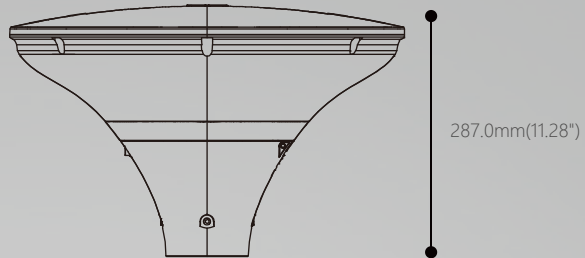

VERSIONS

20W/40W/72W Selectable
IL-PO30-NXXX2C-TY5

PRODUCT DATA

Light and Electrical

LED Chip	Lumileds
Light Efficacy	130lm/W
CCT	3000K/4000K Selectable
CRI	>70 (80 optional)
LED Lifespan	80,000Hrs@L80B10 (Ta 25Deg)
Driver	Philips
Input voltage	220-240Vac
Input Frequency	50/60Hz
Inrush current	-
Power Factor	>0.95
THD	<15
SPD	Osram 10KV
CLASS	I