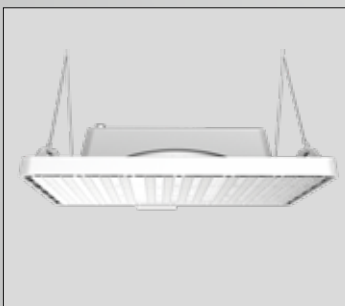

ilumen

Laura

The next generation of high bay light

WE MAKE IT
Light
GERMAN QUALITY · DEUTSCHE QUALITÄT

WE MAKE IT
Light
GERMAN QUALITY · DEUTSCHE QUALITÄT

Special design & shape

Laura typically has a square or rectangular housing, providing a modern and sleek appearance. The square design ensures even light distribution and efficient coverage of large areas.

Application

Laura square high bay light is a type of high-intensity lighting fixture designed for large, open spaces with high ceilings, such as warehouses, gymnasiums, factories, and retail stores.

Logistics

Manufacturing

Retail

Industry

Warehouse

Mounting installation

Suspending

Wall Mounting

Ceiling Mounting