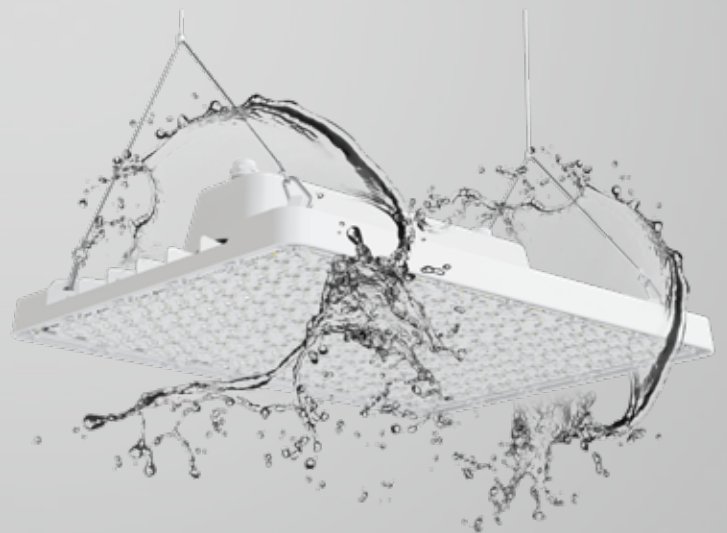

ilumen

Laura

The next generation of high bay light

WE MAKE IT
Light
GERMAN QUALITY · DEUTSCHE QUALITÄT

WE MAKE IT
Light
GERMAN QUALITY · DEUTSCHE QUALITÄT

Special design & shape

Laura typically has a square or rectangular housing, providing a modern and sleek appearance. The square design ensures even light distribution and efficient coverage of large areas.

High Efficiency High Bay (165lm/w)

High lumen output (16,500 to 33,000 lumens) to illuminate large spaces effectively.

Available in various color temperatures (3000K warm white, 4000K neutral white, 5000K-6000K cool white) to suit different applications.

Durability and Build Quality

Constructed with robust materials such as aluminum for heat dissipation and longevity. Often rated IP65 for dust and water resistance, making them suitable for wet environments.

Application

Laura square high bay light is a type of high-intensity lighting fixture designed for large, open spaces with high ceilings, such as warehouses, gymnasiums, factories, and retail stores.

Logistics