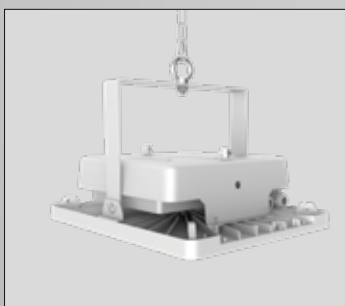

ilumen

Laura

The next generation of high bay light

WE MAKE IT
Light
GERMAN QUALITY · DEUTSCHE QUALITÄT

WE MAKE IT
Light
GERMAN QUALITY · DEUTSCHE QUALITÄT

Special design & shape

Laura typically has a square or rectangular housing, providing a modern and sleek appearance. The square design ensures even light distribution and efficient coverage of large areas.

Application

Laura square high bay light is a type of high-intensity lighting fixture designed for large, open spaces with high ceilings, such as warehouses, gymnasiums, factories, and retail stores.

Logistics

Manufacturing

Retail

Industry

Warehouse

Mounting installation

Suspending

Wall Mounting

Ceiling Mounting