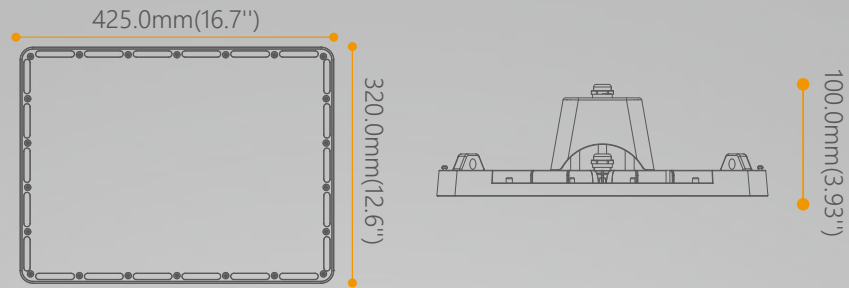

Manufacturing

Retail

Industry

Warehouse

Mounting installation

Suspending

Wall Mounting

Ceiling Mounting

Beam angle

75deg

PRODUCT PARAMETER

100W/ 150W/ 200W

Model Number	IL-HB25-N10040-75	IL-HB25-N15040-75	IL-HB25-N20040-75
Power	100W	150W	200W
Luminous Flux	16500lm	24750lm	33000lm
Driver	OSRAM		
Ra	80		
Light Efficiency	165lm/W		
Input voltage	220-240Vac		
Operating Temperature	-30°C to +50°C		
Ingress protection code	IP65		
Beam angle	75°		
SDCM	<5		
LED Lifespan	80,000Hrs@L80B10 (Ta 25Deg)		
Lens materials	PC		
Color	White		
Mounting options	Suspending/Ceiling mounted with bracket		
Intelligent control	0-10V/DALI/Microwave sensor		