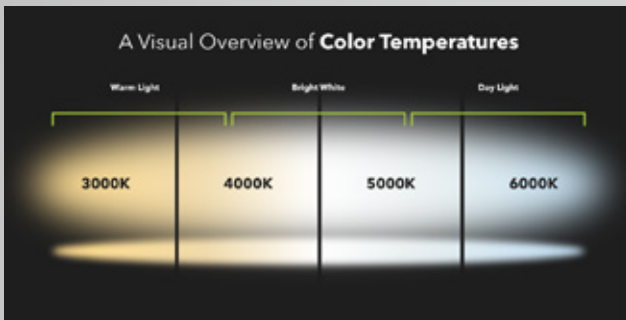

ilumen

Laura

The next generation of high bay light

WE MAKE IT
Light
GERMAN QUALITY · DEUTSCHE QUALITÄT

WE MAKE IT
Light
GERMAN QUALITY · DEUTSCHE QUALITÄT

Special design & shape

Laura typically has a square or rectangular housing, providing a modern and sleek appearance. The square design ensures even light distribution and efficient coverage of large areas.

High Efficiency High Bay (165lm/w)

High lumen output (16,500 to 33,000 lumens) to illuminate large spaces effectively.

Available in various color temperatures (3000K warm white, 4000K neutral white, 5000K-6000K cool white) to suit different applications.