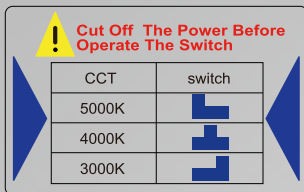

Power selectable & CCT selectable optional

In order to quickly match different projects, Emma is designed to allow the end users adjust the color temperature and powers by DIP switches according to the real needs on site, which will also reduce the inventory greatly.

3CCT Tunable