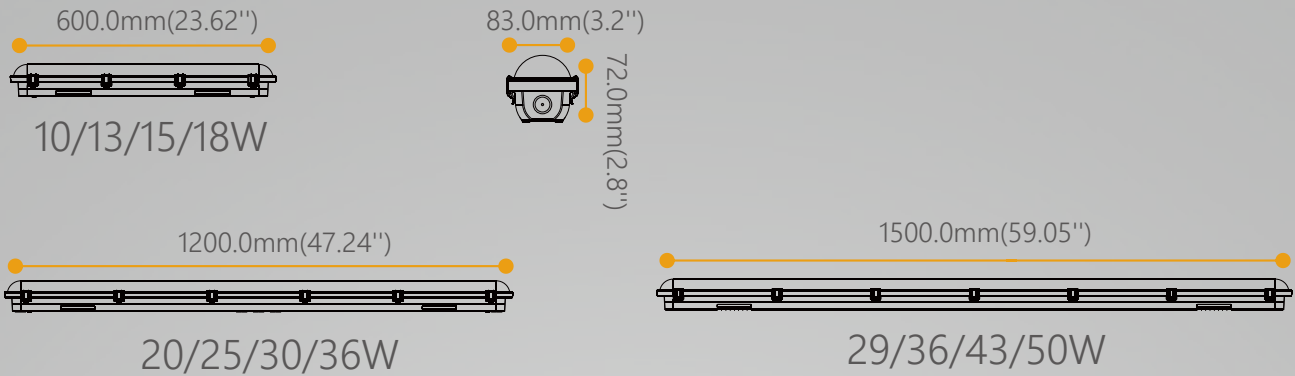

# Waterproof Linear Light

Emma triproof light with 130 lm/W efficiency is a high-performance, energy-efficient lighting solution designed for tough environments. Its robust construction, high lumen output, and long lifespan make it a reliable choice for industrial, commercial, and outdoor applications where durability and energy savings are paramount.

### 4-Power-in-1

0.6m

1.2m

1.5m

## Serial connection is optional

0.6m	90pcs
1.2m	45pcs
1.5m	30pcs

Standard

Serial Link

DALI, Microwave Motion Sensor And Emergency Pack as Options.

# PRODUCT PARAMETER

Model Number	IL-TL26-NXXX40-120		
Power	10/13/15/18W	20/25/30/36W	29/36/43/50W
Luminous Flux	1300lm~6500lm		
Ra	80		
Light Efficiency	130lm/W		
Input voltage	220-240Vac		
Operating Temperature	-10°C ~ 40°C		
Ingress protection code	IP65		
Mech. impact protection code	IK08		
Beam angle	120°		
SDCM	<3		
LED Lifespan	100,000Hrs@L80B10 (Ta 25Deg)		
Color	Grey base/Transparent & striped cover		
Mounting options	Hoisting/ Ceiling mounted / Wall mounted		
Intelligent control	0-10V/DALI/Microwave sensor		