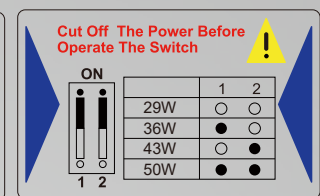

Power selectable & CCT selectable optional

In order to quickly match different projects, Emma is designed to allow the end users adjust the color temperature and powers by DIP switches according to the real needs on site, which will also reduce the inventory greatly.

3CCT Tunable

4-Power-in-1

0.6m

1.2m

1.5m

Serial connection is optional

0.6m	90pcs
1.2m	45pcs
1.5m	30pcs

Standard

Serial Link

DALI, Microwave Motion Sensor And Emergency Pack as Options.