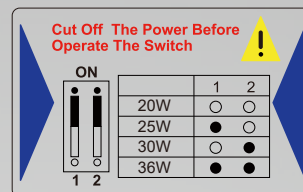

Power selectable & CCT selectable optional

In order to quickly match different projects, Emma is designed to allow the end users adjust the color temperature and powers by DIP switches according to the real needs on site, which will also reduce the inventory greatly.

3CCT Tunable

4-Power-in-1

0.6m

1.2m

1.5m

Serial connection is optional

0.6m	90pcs
1.2m	45pcs
1.5m	30pcs

Standard

Serial Link

DALI, Microwave Motion Sensor And Emergency Pack as Options.