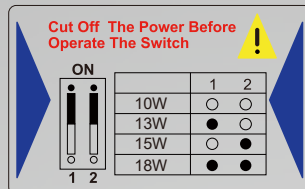

4-Power-in-1

0.6m