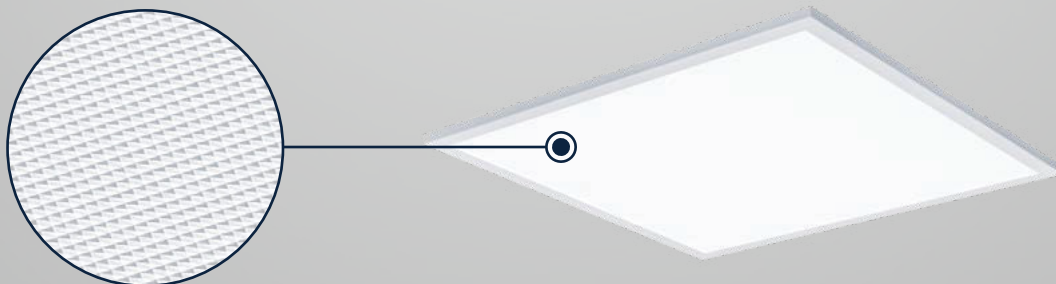

OPTICS FOR EVERY APPLICATION

OPAL OPTIC

Give a gentle, uniform appearance, with an easy-to-clean surface

MICROPRISMATIC OPTIC

Reduce glare and relieve eye fatigue (UGR < 19)

HIGH LUMEN OUTPUT

High lumen output up to 6000lm.

IP54 WATER-PROOF

Frontside: IP54, Backside: IP20.

It can be installed in more locations.

63.5mm HEIGHT

Guarantee the better uniformity even when it's made in high power and high lumenoutput.

PRODUCT PARAMETER

Model Number	IL-PL16-NXXX40-110
Power	36W/40W/48W
Luminous Flux	4900LM/5400LM/6000LM
Ra	80/ 90
UGR	<22, (<19 optional)
Light Efficiency	Up to 140lm/W
Input voltage	220-240Vac
Color Temperature	2700K/3000K/4000K/4500K
Operating Temperature	-10°C to +40°C
Ingress protection code	Frontside: IP54, Backside: IP20
Beam angle	100-110°
SDCM	<3
LED Lifespan	80,000Hrs@L80B10 (Ta 25Deg)
Panel backplate integrated	SPCC
Lens	PMMA
Body	Powder coated in white RAL9003
Mounting options	Lay-in ceilings/Recessed/Suspended /Surface mounted
Intelligent control	0-10V/DALI/Microwave sensor/PIR sensor/Bluetooth