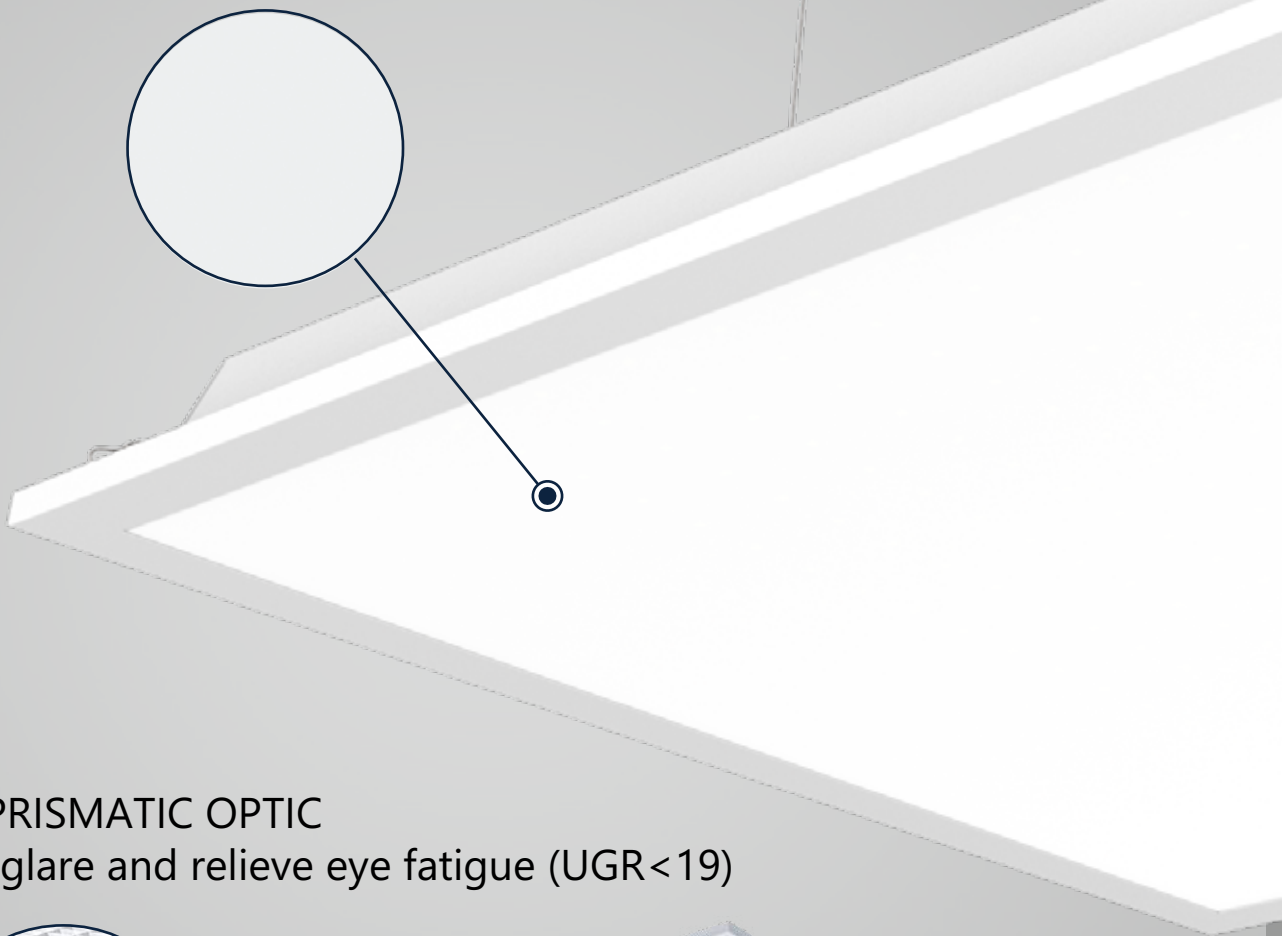

OPTICS FOR EVERY APPLICATION

OPAL OPTIC

Give a gentle, uniform appearance, with an easy-to-clean surface

MICROPRISMATIC OPTIC

Reduce glare and relieve eye fatigue (UGR < 19)

HIGH LUMEN OUTPUT

High lumen output up to 6000lm.

IP54 WATER-PROOF

Frontside: IP54, Backside: IP20.

It can be installed in more locations.

63.5mm HEIGHT

Guarantee the better uniformity even when it's made in high power and high lumenoutput.

PRODUCT PARAMETER

Model Number	IL-PL16-NXXX40-110
Power	36W/40W/48W
Luminous Flux	4900LM/5400LM/6000LM
Ra	80/ 90
UGR	<22, (<19 optional)
Light Efficiency	Up to 140lm/W
Input voltage	220-240Vac
Color Temperature	2700K/3000K/4000K/4500K
Operating Temperature	-10°C to +40°C
Ingress protection code	Frontside: IP54, Backside: IP20
Beam angle	100-110°
SDCM	<3
LED Lifespan	80,000Hrs@L80B10 (Ta 25Deg)
Panel backplate integrated	SPCC
Lens	PMMA
Body	Powder coated in white RAL9003
Mounting options	Lay-in ceilings/Recessed/Suspended /Surface mounted
Intelligent control	0-10V/DALI/Microwave sensor/PIR sensor/Bluetooth