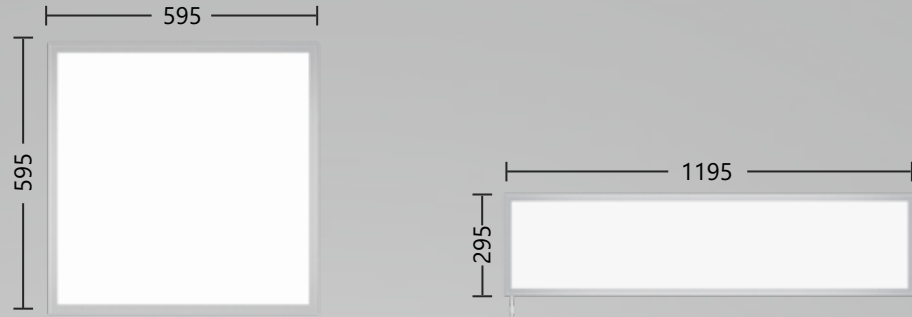

IP54 WATER-PROOF

Frontside: IP54, Backside: IP20.

It can be installed in more locations.

63.5mm HEIGHT

Guarantee the better uniformity even when it's made in high power and high lumenoutput.

PRODUCT PARAMETER

Model Number	IL-PL16-NXXX40-110
Power	36W/40W/48W
Luminous Flux	4900LM/5400LM/6000LM
Ra	80/ 90
UGR	<22, (<19 optional)
Light Efficiency	Up to 140lm/W
Input voltage	220-240Vac
Color Temperature	2700K/3000K/4000K/4500K
Operating Temperature	-10°C to +40°C
Ingress protection code	Frontside: IP54, Backside: IP20
Beam angle	100-110°
SDCM	<3
LED Lifespan	80,000Hrs@L80B10 (Ta 25Deg)
Panel backplate integrated	SPCC
Lens	PMMA
Body	Powder coated in white RAL9003
Mounting options	Lay-in ceilings/Recessed/Suspended /Surface mounted
Intelligent control	0-10V/DALI/Microwave sensor/PIR sensor/Bluetooth