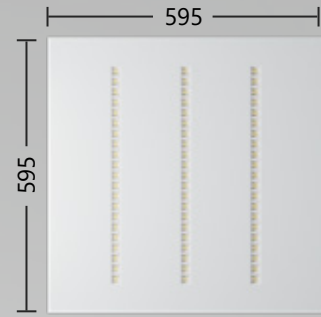

# FEATURING MODULE PANEL LIGHTS

Available in two panel sizes; 600 x 600mm, 300 x 1200mm.  
Featuring an output of up to 6400 lm that is carefully  
controlled to provide low-glare light (UGR <19).  
with choice of colour temperature 3000 K, 4000 K, 5000 K, 6500 K.

# SUPER SLIM

The thickness of Elka is only 18mm, ideal for lay-in ceilings and help reduce space when it's loaded in container, so that you can save more shipping cost.

# PRODUCT PARAMETER

Optics: Opal cover

Optics: Reflector cover

Model Number	Opal IL-PL20-NXXX40-110	Reflector IL-PL20-NXXX40-75
Power	36W/40W/48W	36W/40W/48W
Luminous Flux	3500LM/4000LM/4400LM	5000LM/5300LM/6200LM
Ra	80	80
UGR	<22	<19
Light Efficiency	100LM/W	140LM/W
Input voltage	220-240Vac	
Color Temperature	2700K/3000K/4000K	
Operating Temperature	-10°C to +40°C	
IP/IK rating	IP20/IK05	
Beam angle	110°/75°	
SDCM	<3	
LED Lifespan	80,000Hrs@L80B10 (Ta 25Deg)	
Body materials	SPCC	
Lens& Reflector	PC	
Color	Powder coated in white RAL9003	
Mounting options	Lay-in ceilings/Recessed/Suspended /Surface mounted	
Intelligent control	0-10V/DALI/Microwave sensor/PIR sensor/Bluetooth	