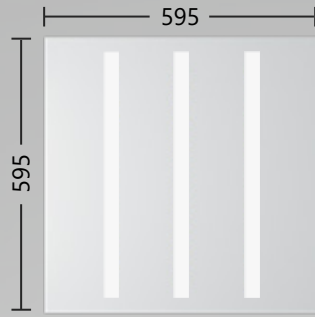

# FEATURING MODULE PANEL LIGHTS

Available in two panel sizes; 600 x 600mm, 300 x 1200mm.  
Featuring an output of up to 6400 lm that is carefully  
controlled to provide low-glare light (UGR <19).  
with choice of colour temperature 3000 K, 4000 K, 5000 K, 6500 K.

# SUPER SLIM

The thickness of Elka is only 18mm, ideal for lay-in ceilings and help reduce space when it's loaded in container, so that you can save more shipping cost.

# PRODUCT PARAMETER

Optics: Opal cover

Optics: Reflector cover

Model Number	Opal IL-PL20-NXXX40-110	Reflector IL-PL20-NXXX40-75
Power	36W/40W/48W	36W/40W/48W
Luminous Flux	3500LM/4000LM/4400LM	5000LM/5300LM/6200LM
Ra	80	80
UGR	<22	<19
Light Efficiency	100LM/W	140LM/W
Input voltage	220-240Vac	
Color Temperature	2700K/3000K/4000K	
Operating Temperature	-10°C to +40°C	
IP/IK rating	IP20/IK05	
Beam angle	110°/75°	
SDCM	<3	
LED Lifespan	80,000Hrs@L80B10 (Ta 25Deg)	
Body materials	SPCC	
Lens& Reflector	PC	
Color	Powder coated in white RAL9003	
Mounting options	Lay-in ceilings/Recessed/Suspended /Surface mounted	
Intelligent control	0-10V/DALI/Microwave sensor/PIR sensor/Bluetooth	