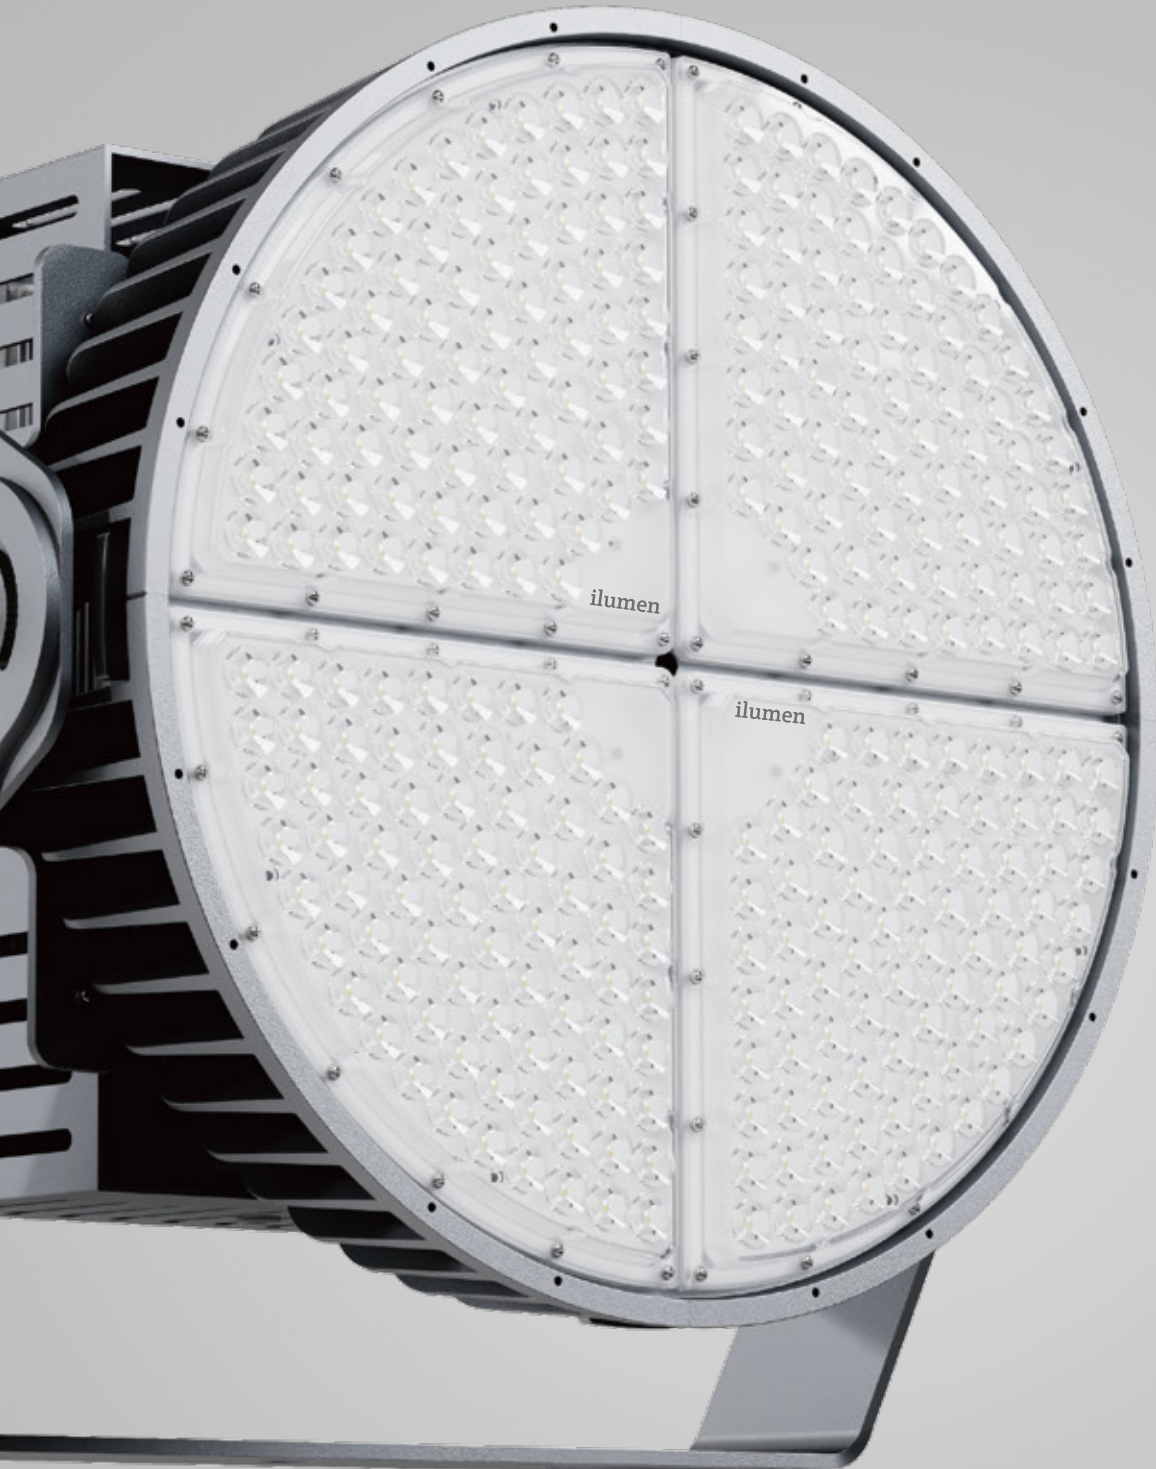

# Draxler

The next generation of flood light

WE MAKE IT  
*Light*  
GERMAN QUALITY · DEUTSCHE QUALITÄT

# GENERAL

- Made of die-cast aluminum, Draxler has good heat dissipation performance. Also, it has a compact and solid structure and strong wind resistance.
- Using brand components, the whole fixture has good heat resistance and can be used in an environment of 50°C.
- Draxler is coated with special powder, which can pass the neutral salt spray test for 500 hours, equivalent to C3 grade (ISO 9227)
- Precision Lighting with narrow beam angle 12°/15°/25°/45°, it's ideal for highlighting key zones in sports facilities, such as goal areas, courts, or tracks, without unnecessary light spillage.
- 3G vibration test pass.
- DALI/DMX smart control is optional