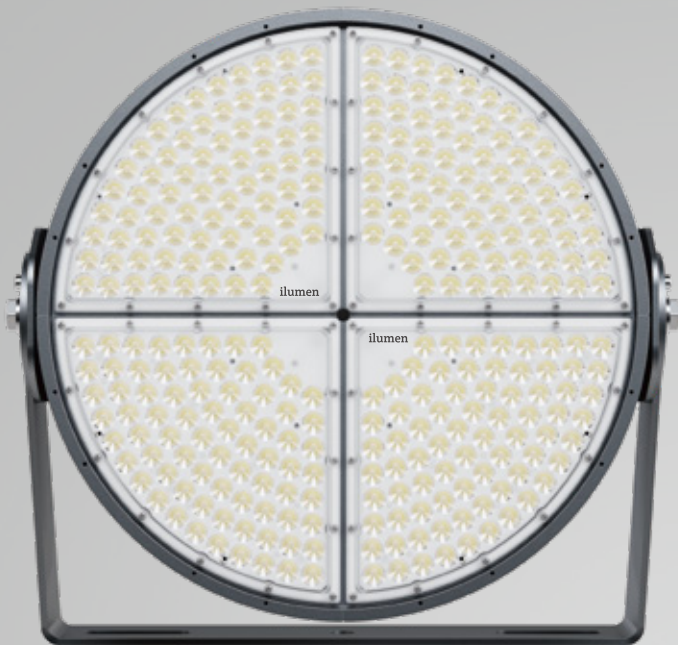

KEY BENEFITS

High-level impact protection (IP66 & IK10)

Sealed and gasketed for IP66 protection rating to prevent dirt and water from outside. PC lens protect it from impact, both of which enables Draxler to be used for harsh outdoor wet locations.