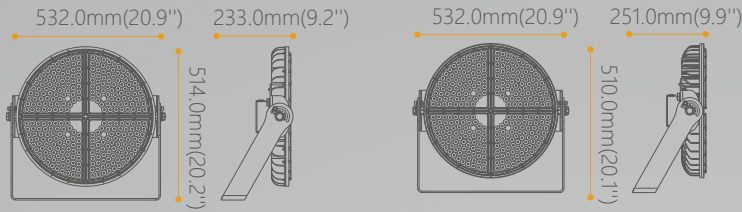

# GENERAL

- Made of die-cast aluminum, Draxler has good heat dissipation performance. Also, it has a compact and solid structure and strong wind resistance.
- Using brand components, the whole fixture has good heat resistance and can be used in an environment of 50°C.
- Draxler is coated with special powder, which can pass the neutral salt spray test for 500 hours, equivalent to C3 grade (ISO 9227)
- Precision Lighting with narrow beam angle 12°/15°/25°/45°, it's ideal for highlighting key zones in sports facilities, such as goal areas, courts, or tracks, without unnecessary light spillage.
- 3G vibration test pass.
- DALI/DMX smart control is optional

# VERSIONS

450W

IL-SL14-L45040-XXX

600W

IL-SL14-L60040-XXX

800W

IL-SL14-L80040-XXX

1000W