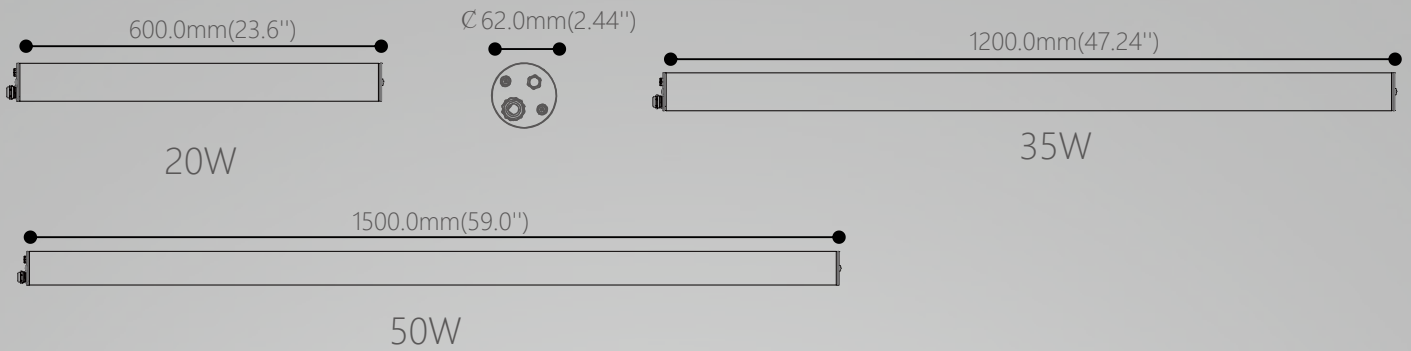

Garage

Train depot

Factory

Workshop

With smooth surface and seamless structure, Ava can **eliminate the risk of accumulation of water, dust and bacteria.**

Available in various sizes (0.6m/1.2m/1.5m), wattages(20W/35W/50W), and **color temperatures to meet different lighting needs.**

Photometric distributions

120deg

PRODUCT PARAMETER

Model Number	IL-TL27-NXXX40-120
Power	20W/35W/50W
Luminous Flux	2200lm~7000lm
Ra	80
Light Efficiency	110lm/W, 120lm/W, 130lm/W, 140lm/W
Input voltage	220-240Vac
Operating Temperature	-25°C ~ 50°C
Ingress protection code	IP69K
Mech. impact protection code	IK10
Beam angle	120°
SDCM	<3
LED Lifespan	80,000Hrs@L80B10 (Ta 25Deg)
Color	Grey base/Transparent & striped cover
Mounting options	Hoisting/ Ceiling mounted / Wall mounted
Intelligent control	0-10V/DALI/Microwave sensor