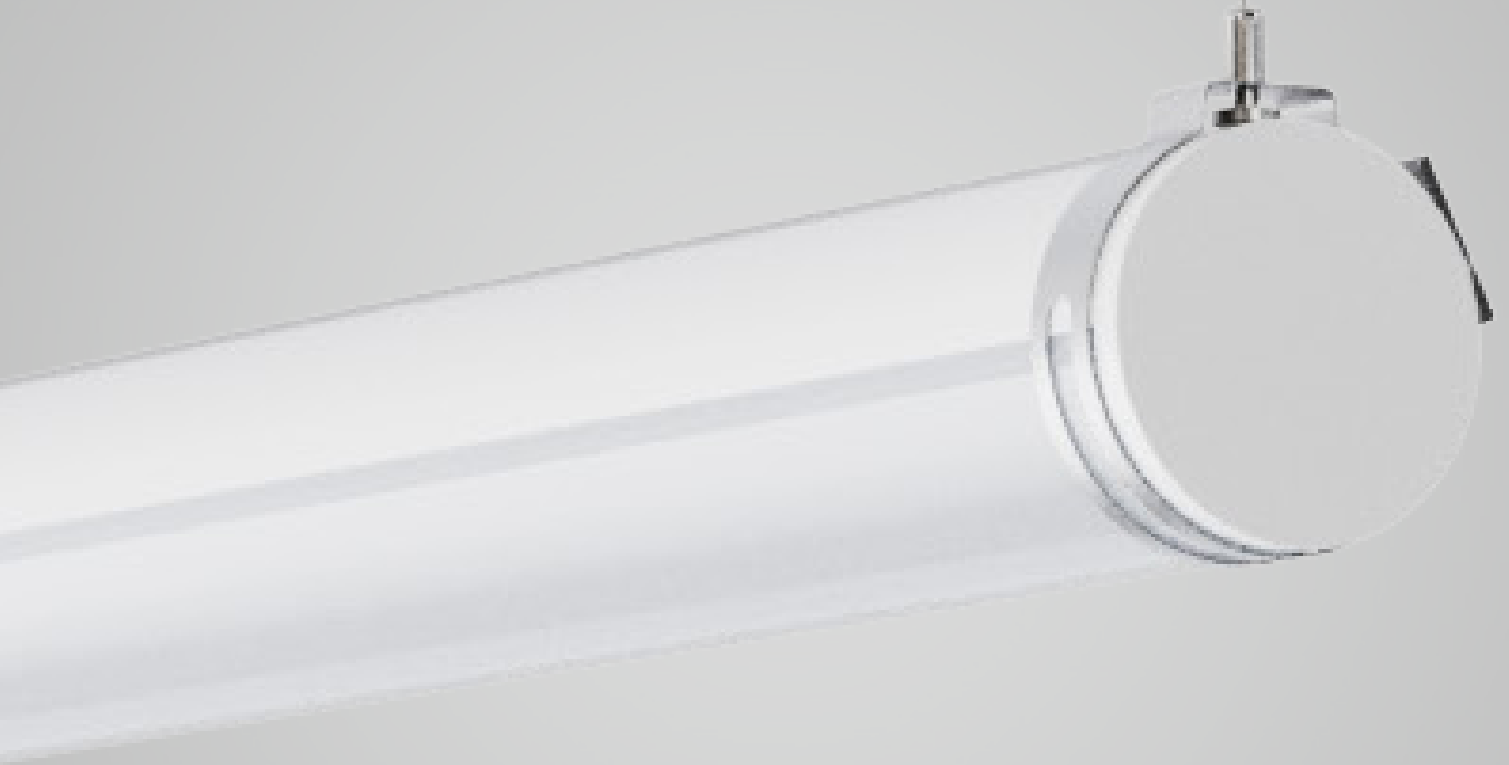

ilumen

Ava

The next generation of waterproof light

WE MAKE IT
Light
GERMAN QUALITY · DEUTSCHE QUALITÄT

Waterproof Linear Light

Ava is popular lighting solution for its durability, efficiency and versatility.

- **Durability: Waterproof, Dustproof, and Corrosion-Resistant:** Ava are designed to withstand harsh environments, making them ideal for wet, dusty, or corrosive areas like warehouses, parking garages, and industrial facilities.
- **Impact-Resistant:** They are built with robust materials (polycarbonate) that can endure physical impacts and vibrations. Ava is strong enough to stand the high pressure washing of water jet cleaner, which makes Ava an ideal option for food factory. (IP69K & IK10)
- **Energy Efficiency:** High lumen output with low power consumption ensures bright illumination while saving energy. (Up to 140LM/W)
- **Versatility:** Suitable for a wide range of applications, including industrial facilities, cold storage, supermarkets, and outdoor areas.

Garage

Train depot

Factory

Workshop

With smooth surface and seamless structure, Ava can **eliminate the risk of accumulation of water, dust and bacteria.**

Available in various sizes (0.6m/1.2m/1.5m), wattages(20W/35W/50W), and **color temperatures to meet different lighting needs.**

Photometric distributions

120deg

PRODUCT PARAMETER

Model Number	IL-TL27-NXXX40-120
Power	20W/35W/50W
Luminous Flux	2200lm~7000lm
Ra	80
Light Efficiency	110lm/W, 120lm/W, 130lm/W, 140lm/W
Input voltage	220-240Vac
Operating Temperature	-25°C ~ 50°C
Ingress protection code	IP69K
Mech. impact protection code	IK10
Beam angle	120°
SDCM	<3
LED Lifespan	80,000Hrs@L80B10 (Ta 25Deg)
Color	Grey base/Transparent & striped cover
Mounting options	Hoisting/ Ceiling mounted / Wall mounted
Intelligent control	0-10V/DALI/Microwave sensor