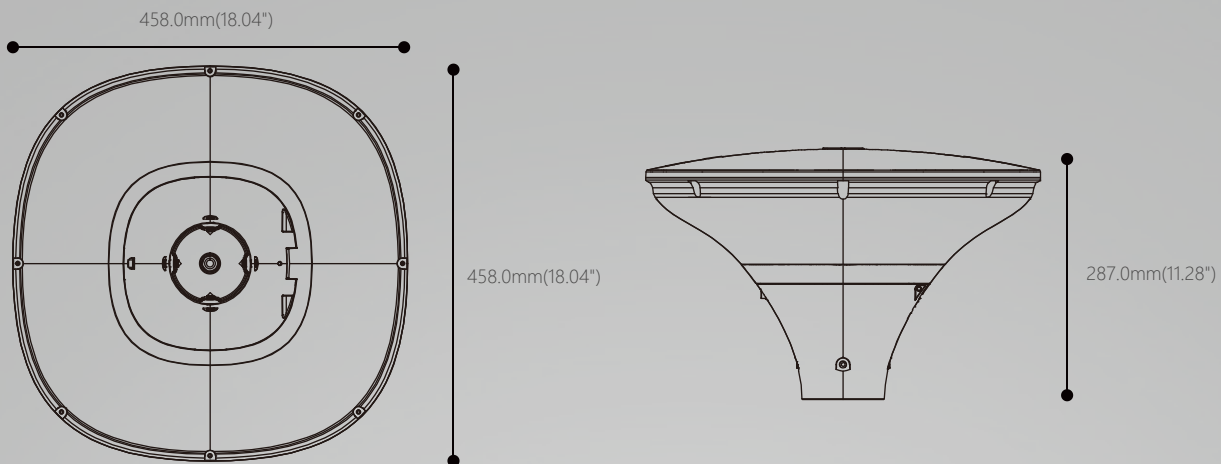

VERSIONS

20W/40W/72W Selectable

PRODUCT DATA

Light and Electrical

LED Chip	Lumileds
Light Efficacy	130lm/W
CCT	3000K/4000K Selectable
CRI	>70 (80 optional)
LED Lifespan	77,000h@L80B10
Driver	Philips
Input voltage	220-240Vac
Input Frequency	50/60Hz
Inrush current	-
Power Factor	>0.95
THD	<15
SPD	Osram 10KV
CLASS	I