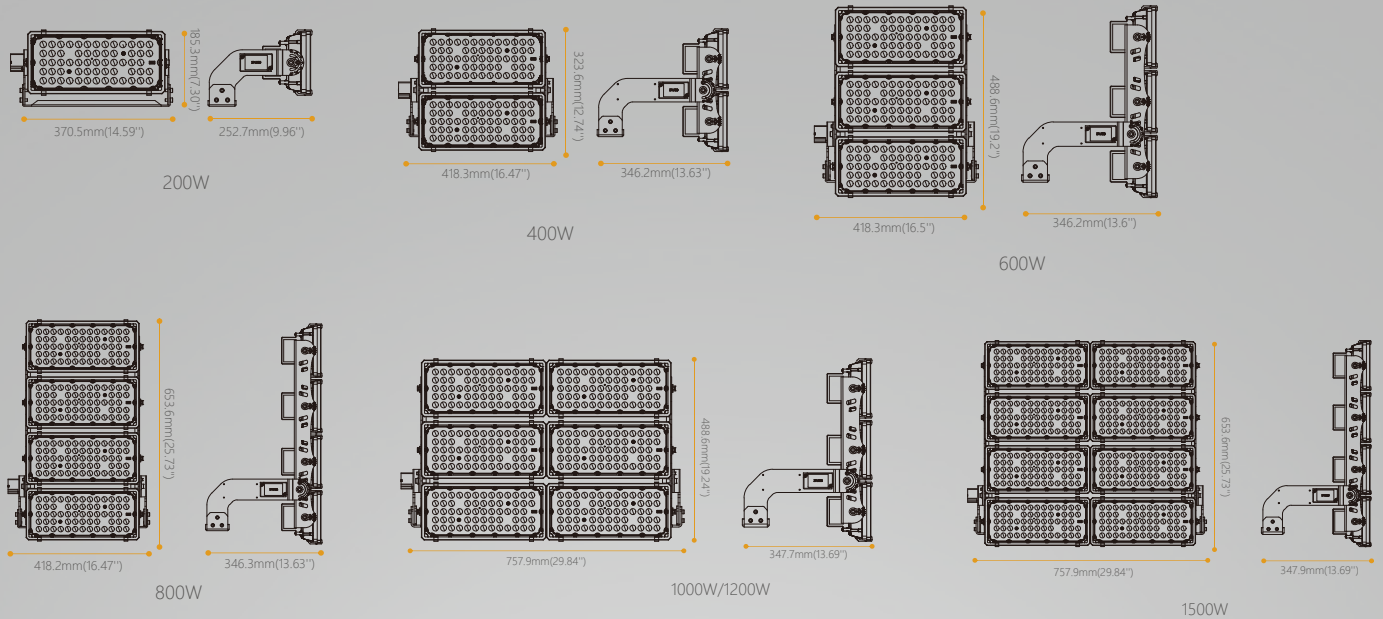

VERSIONS

PRODUCT DATA

Light and Electrical

LED Chip	Lumileds
Light Efficacy	145lm/w, 150lm/w, 160lm/w
CCT	4000K/ 5000K/ 5700K
CRI	70
LED Lifespan	96,000h@L80B10
Driver	Philips
Input voltage	220-240Vac
Input Frequency	50/60Hz
Inrush current	-
Power Factor	>0.93
THD	<15
SPD	10KV/20KV (optional)
CLASS	I