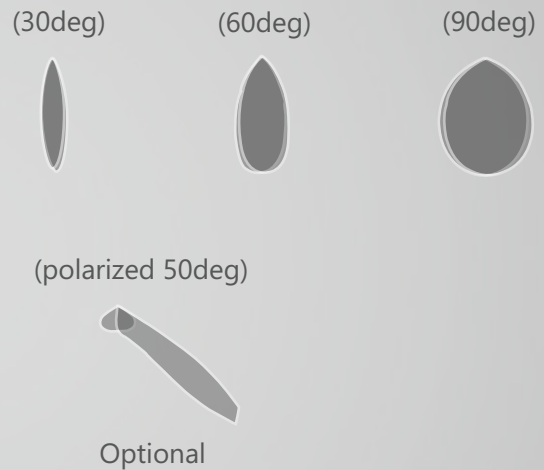

GERMAN QUALITY · DEUTSCHE QUALITÄT

VERSIONS

PRODUCT DATA

Light and Electrical

LED Chip	Lumileds
Light Efficacy	145lm/w, 150lm/w, 160lm/w
CCT	4000K/ 5000K/ 5700K
CRI	70
LED Lifespan	96,000h@L80B10
Driver	Philips
Input voltage	220-240Vac
Input Frequency	50/60Hz
Inrush current	-
Power Factor	>0.93
THD	<15
SPD	10KV/20KV (optional)
CLASS	I

Photometric distributions

Controls and Dimming

Dimmable	Yes
Intelligent Control	0-10V Dimming, DMX512, DALI

Operating Temperature

Operating Temperature -30°C~+50°C

Mechanical and Housing

Structure Material	Die-cast Aluminum EN ADC-12
Finish Material	Powder coated
Lens Material	(PC) Polycarbonate
Glass Material	-
Ingress protection code	IP66
Mech. impact protection	IK08