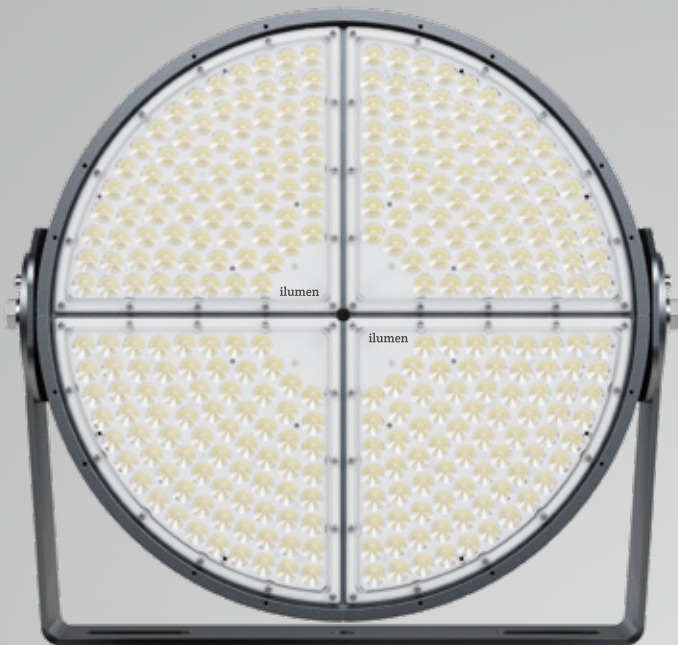

ilumen

Draxler

The next generation of flood light

WE MAKE IT
Light
GERMAN QUALITY · DEUTSCHE QUALITÄT

GENERAL

- Made of die-cast aluminum, Draxler has good heat dissipation performance. Also, it has a compact and solid structure and strong wind resistance.
- Using brand components, the whole fixture has good heat resistance and can be used in an environment of 50°C.
- Draxler is coated with special powder, which can pass the neutral salt spray test for 500 hours, equivalent to C3 grade (ISO 9227)
- Precision Lighting with narrow beam angle 12°/15°/25°/45°, it's ideal for highlighting key zones in sports facilities, such as goal areas, courts, or tracks, without unnecessary light spillage.
- 3G vibration test pass.
- DALI/DMX smart control is optional

Light and Electrical

LED Chip	SAMSUNG 351B
Light Efficacy	140lm/W, 130lm/W, 120lm/W
CCT	4000K/ 5000K/ 5700K
CRI	70
LED Lifespan	251,000h@L80B10
Driver	Philips
Input voltage	220-240Vac
Input Frequency	50/60Hz
Inrush current	-
Power Factor	≥0.9
THD	≤20%
SPD	10KV/20KV (optional)
CLASS	I

Photometric distributions

Controls and Dimming

Dimmable	Yes
Intelligent Control	0-10V Dimming, DMX512, DALI

Operating Temperature

Operating Temperature -30°C~+50°C

Mechanical and Housing

Structure Material	Die-cast Aluminum EN ADC-12
Finish Material	Powder coated
Lens Material	(PC)Polycarbonate
Glass Material	-
Ingress protection code	IP66
Mech. impact protection	IK10

Rotatable Bracket, allows 180 degree rotation.

A variety of professional accessories are available.

Precision Aiming/Wireguard/Visor/DMX512 converter

Visor to trim the excess upward light. The focused beam reduces light spillover into surrounding areas, ensuring compliance with lighting regulations and minimizing disturbance to nearby environments, reducing light pollution.