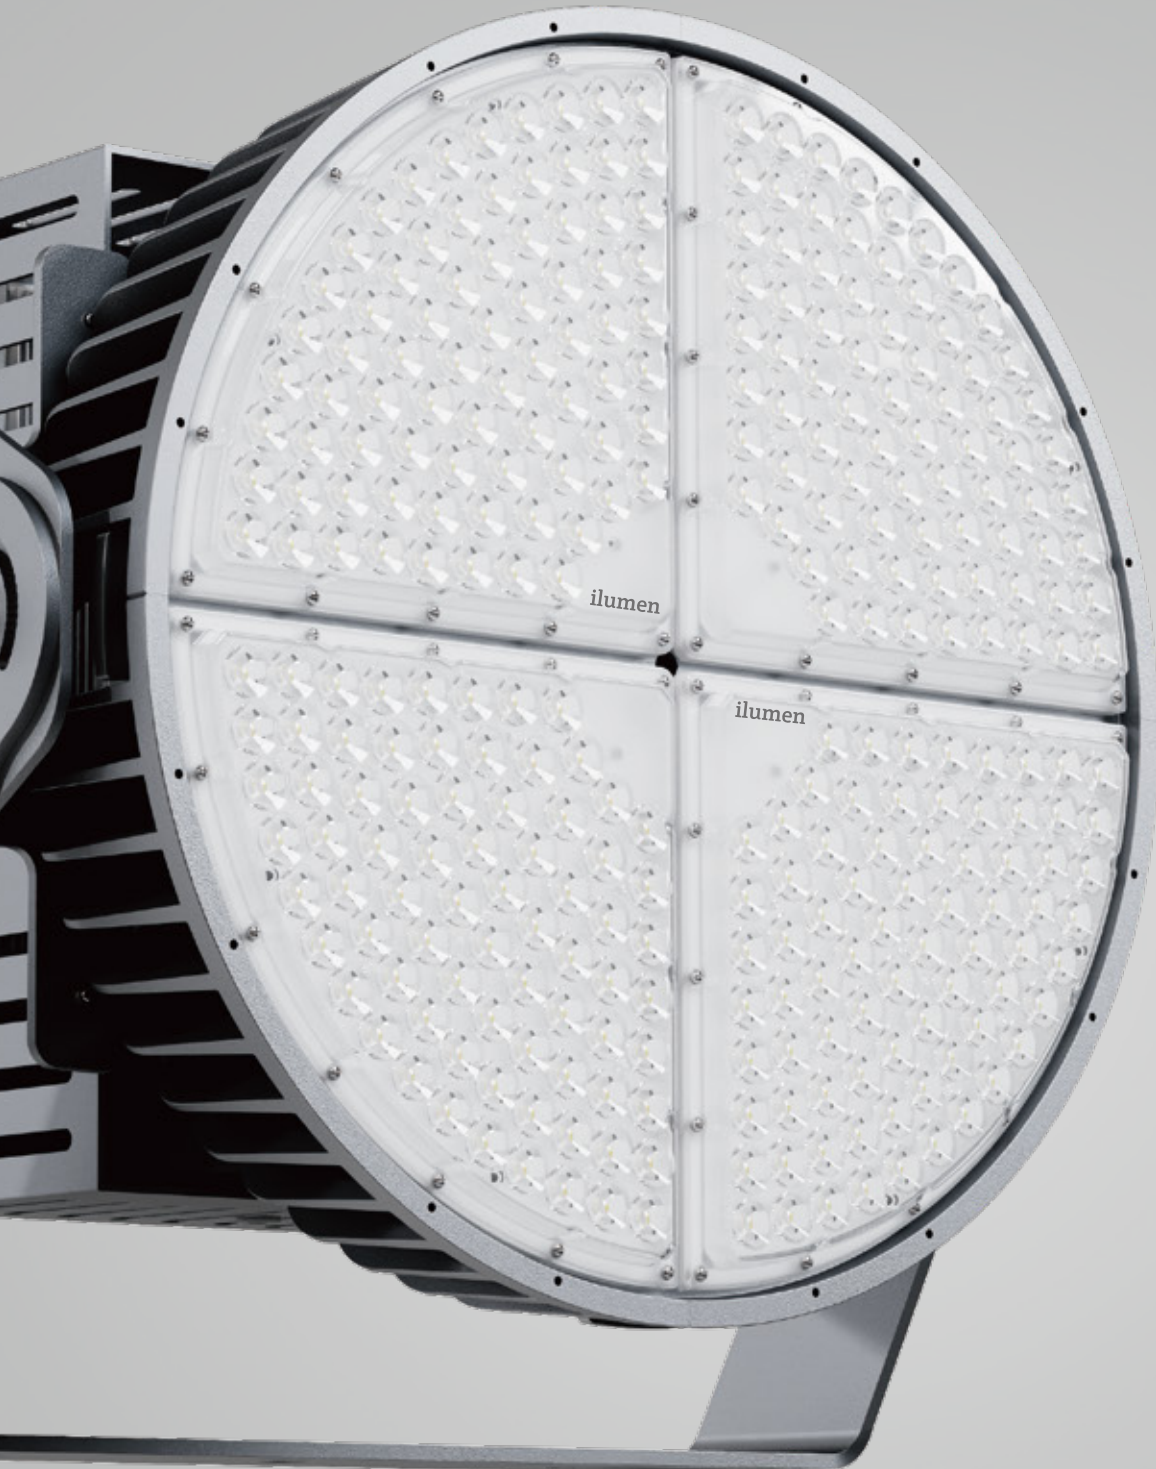

ilumen

Draxler

The next generation of flood light

WE MAKE IT
Light
GERMAN QUALITY · DEUTSCHE QUALITÄT

GENERAL

- Made of die-cast aluminum, Draxler has good heat dissipation performance. Also, it has a compact and solid structure and strong wind resistance.
- Using brand components, the whole fixture has good heat resistance and can be used in an environment of 50°C.
- Draxler is coated with special powder, which can pass the neutral salt spray test for 500 hours, equivalent to C3 grade (ISO 9227)
- Precision Lighting with narrow beam angle 12°/15°/25°/45°, it's ideal for highlighting key zones in sports facilities, such as goal areas, courts, or tracks, without unnecessary light spillage.
- 3G vibration test pass.
- DALI/DMX smart control is optional

Light and Electrical

LED Chip	SAMSUNG 351B
Light Efficacy	140lm/W, 130lm/W, 120lm/W
CCT	4000K/ 5000K/ 5700K
CRI	70
LED Lifespan	251,000h@L80B10
Driver	Philips
Input voltage	220-240Vac
Input Frequency	50/60Hz
Inrush current	-
Power Factor	≥0.9
THD	≤20%
SPD	10KV/20KV (optional)
CLASS	I