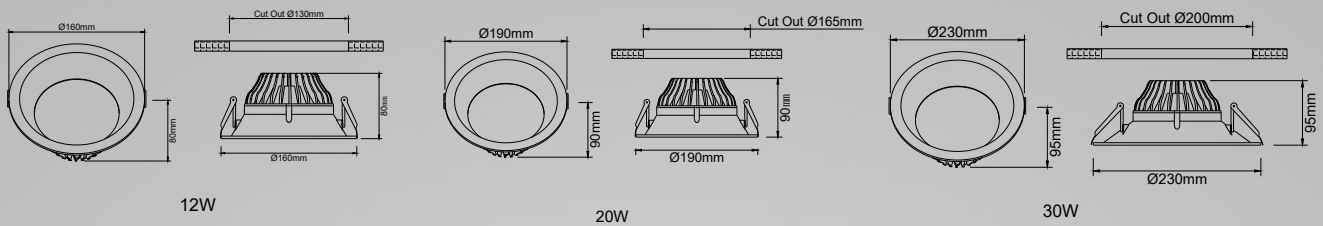

# COMPACT DESIGN, SPACE SAVING

We offer three different sizes of Mila, suitable for ceiling cut-outs from 130-200mm, perfectly matching the needs of various projects, flexible installation and space saving.

# PRODUCT PARAMETER

Power	12W/20W/30W
Luminous Flux	1320Lm/2400Lm/3600Lm
Ra	>80/90 (Optional)
UGR	<22, (<19 optional)
Light Efficiency	Up to 120lm/W
Input voltage	220-240Vac
Color Temperature	3000K/4000K/6500K selectable
Operating Temperature	-10°C to +40°C
Ingress protection code	IP20
Beam angle	100°
SDCM	<3
LED Lifespan	L80B10>60,000Hrs@35Deg
Body materials	ADC 12
Diffuser	PS
Color	White+Black
Mounting options	Recessed