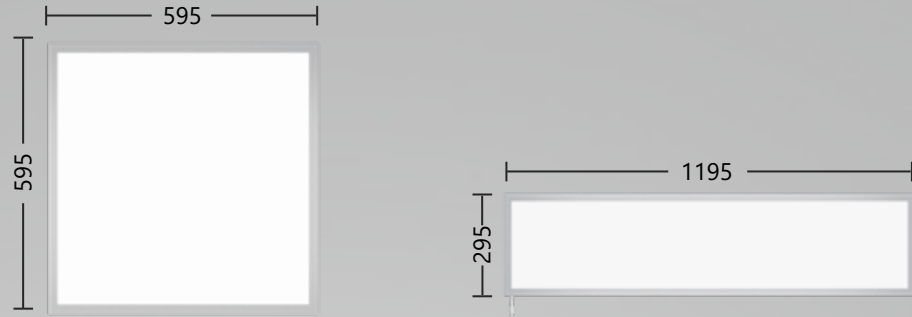

PRODUCT PARAMETER

Power	36W/40W/48W
Luminous Flux	5100LM/5600LM/6000LM
Ra	80/ 90
UGR	<22, (<19 optional)
Light Efficiency	Up to 140lm/W
Input voltage	220-240Vac
Color Temperature	2700K/3000K/4000K/6500K
Operating Temperature	-10°C to +40°C
Ingress protection code	Frontside: IP54, Backside: IP20
Beam angle	100-110°
Mech. impact protection code	IK05
SDCM	<3
LED Lifespan	L80B10>60,000Hrs@35Deg
Panel backplate integrated	SPCC
Lens	PS
Body	Powder coated in white RAL9003
Mounting options	Lay-in ceilings/Recessed/Suspended /Surface mounted
Intelligent control	0-10V/DALI/Microwave sensor/PIR sensor/Bluetooth