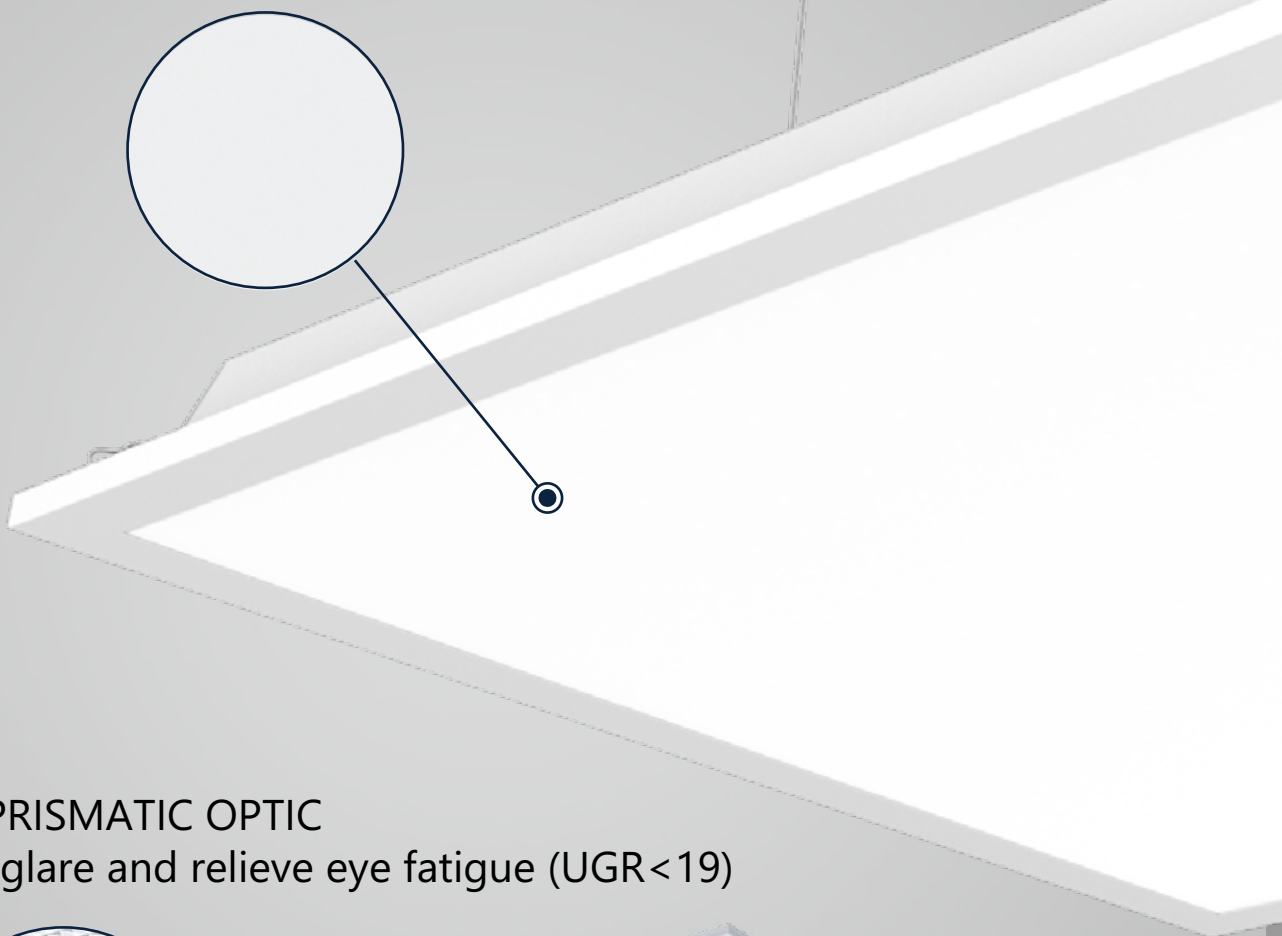

OPTICS FOR EVERY APPLICATION

OPAL OPTIC

Give a gentle, uniform appearance, with an easy-to-clean surface

MICROPRISMATIC OPTIC

Reduce glare and relieve eye fatigue (UGR < 19)