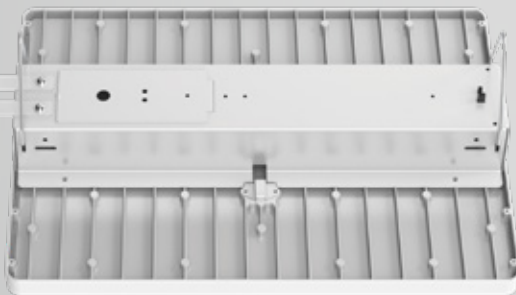

ilumen

Matilda

The next generation of high bay light

WE MAKE IT
Light
GERMAN QUALITY · DEUTSCHE QUALITÄT

ELEGANT IP65 SQUARE HIGH BAY

Simplified exterior design, matrix-style fins, which not only fully utilize the heat dissipation function but also reflect an industrial design style.

With power 100W/150W/200W and lumen output
16000lm/23250lm/30000lm

Can be used in Warehouse, Workshop, Supermarket, Exhibition hall

Logistics

Manufacturing

Retail

Industry

Warehouse

Polarized beam angles are optional

110deg

90deg

30*110deg

IP65 rating for front side of fixtures.

Tool-free wiring and installation

Emergency pack
can be optional.

DIP switch, 3-power-in-1
(100W/150W/200W)

PRODUCT PARAMETER

Power	100W	150W	200W
Luminous Flux	16000lm	23250lm	30000lm
Ra	>80		
Light Efficiency	160lm/w		
Input voltage	220-240Vac		
Beam angle	90°/110°/30*110°		
Operating Temperature	-30°C to +50°C		
Ingress protection code	IP65 (Front side), IP54 (Back side)		
LED Lifespan	L80B10>60,000Hrs@35Deg		
Color	Powder white		
Lens materials	PC/PS		
Mounting options	Suspending/Ceiling mounted with bracket		
SDCM	<6		