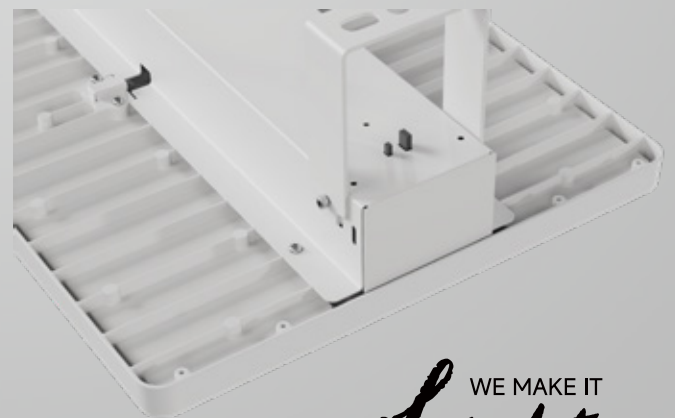

ilumen

Matilda

The next generation of high bay light

WE MAKE IT
Light
GERMAN QUALITY · DEUTSCHE QUALITÄT

ELEGANT IP65 SQUARE HIGH BAY

Simplified exterior design, matrix-style fins, which not only fully utilize the heat dissipation function but also reflect an industrial design style.

With power 100W/150W/200W and lumen output
16000lm/23250lm/30000lm

Can be used in Warehouse, Workshop, Supermarket, Exhibition hall

Logistics

Manufacturing

Retail

Industry

Warehouse

Polarized beam angles are optional

110deg

90deg

30*110deg

IP65 rating for front side of fixtures.

Tool-free wiring and installation

Emergency pack
can be optional.

DIP switch, 3-power-in-1
(100W/150W/200W)

PRODUCT PARAMETER

Power	100W	150W	200W
Luminous Flux	16000lm	23250lm	30000lm
Ra	>80		
Light Efficiency	160lm/w		
Input voltage	220-240Vac		
Beam angle	90°/110°/30*110°		
Operating Temperature	-30°C to +50°C		
Ingress protection code	IP65 (Front side), IP54 (Back side)		
LED Lifespan	L80B10>60,000Hrs@35Deg		
Color	Powder white		
Lens materials	PC/PS		
Mounting options	Suspending/Ceiling mounted with bracket		
SDCM	<6		