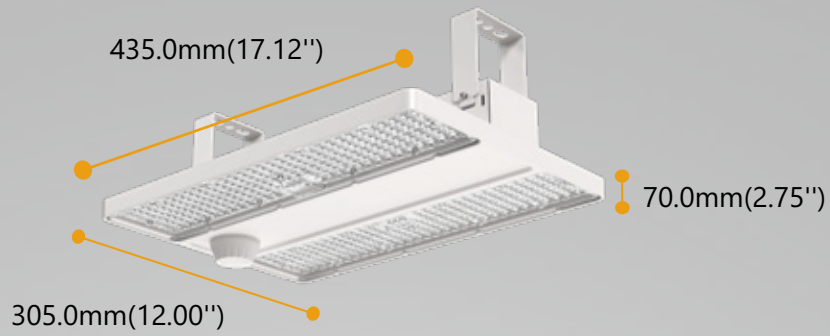

ilumen

Matilda

The next generation of high bay light

WE MAKE IT
Light
GERMAN QUALITY · DEUTSCHE QUALITÄT

ELEGANT IP65 SQUARE HIGH BAY

Simplified exterior design, matrix-style fins, which not only fully utilize the heat dissipation function but also reflect an industrial design style.

With power 100W/150W/200W and lumen output
16000lm/23250lm/30000lm

Can be used in Warehouse, Workshop, Supermarket, Exhibition hall

Logistics

Manufacturing

Retail

Industry

Warehouse

Polarized beam angles are optional

110deg

90deg

30*110deg

IP65 rating for front side of fixtures.

Tool-free wiring and installation

Emergency pack
can be optional.

DIP switch, 3-power-in-1
(100W/150W/200W)

PRODUCT PARAMETER

Power	100W	150W	200W
Luminous Flux	16000lm	23250lm	30000lm
Ra	>80		
Light Efficiency	160lm/w		
Input voltage	220-240Vac		
Beam angle	90°/110°/30*110°		
Operating Temperature	-30°C to +50°C		
Ingress protection code	IP65 (Front side), IP54 (Back side)		
LED Lifespan	L80B10>60,000Hrs@35Deg		
Color	Powder white		
Lens materials	PC/PS		
Mounting options	Suspending/Ceiling mounted with bracket		
SDCM	<6		