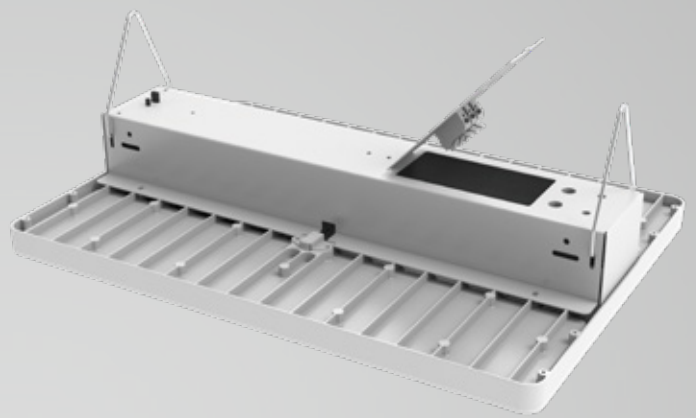

ilumen

Matilda

The next generation of high bay light

WE MAKE IT
Light
GERMAN QUALITY · DEUTSCHE QUALITÄT

ELEGANT IP65 SQUARE HIGH BAY

Simplified exterior design, matrix-style fins, which not only fully utilize the heat dissipation function but also reflect an industrial design style.

With power 100W/150W/200W and lumen output
16000lm/23250lm/30000lm

Can be used in Warehouse, Workshop, Supermarket, Exhibition hall

Logistics

Manufacturing

Retail

Industry

Warehouse

Polarized beam angles are optional

110deg

90deg

30*110deg

IP65 rating for front side of fixtures.

Tool-free wiring and installation

Emergency pack
can be optional.

DIP switch, 3-power-in-1
(100W/150W/200W)

PRODUCT PARAMETER

Power	100W	150W	200W
Luminous Flux	16000lm	23250lm	30000lm
Ra	>80		
Light Efficiency	160lm/w		
Input voltage	220-240Vac		
Beam angle	90°/110°/30*110°		
Operating Temperature	-30°C to +50°C		
Ingress protection code	IP65 (Front side), IP54 (Back side)		
LED Lifespan	L80B10>60,000Hrs@35Deg		
Color	Powder white		
Lens materials	PC/PS		
Mounting options	Suspending/Ceiling mounted with bracket		
SDCM	<6		